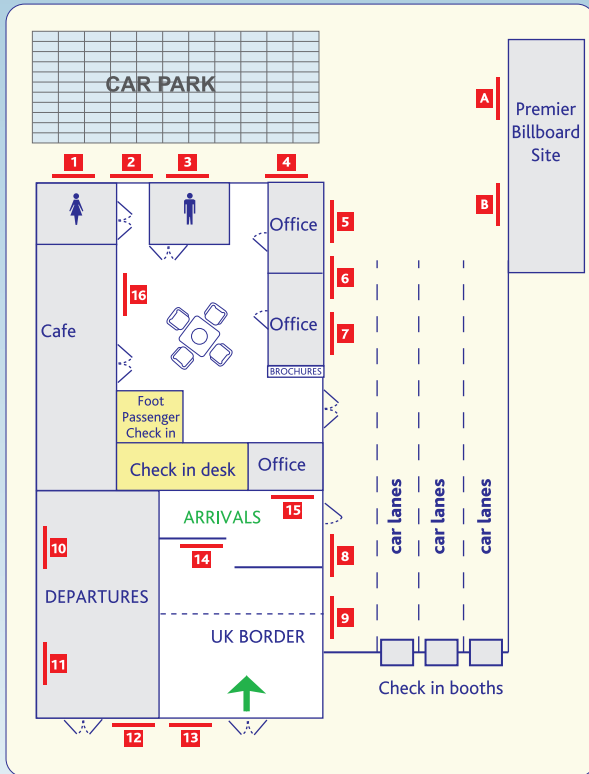

# Newhaven Port - Poster Locations & Sizes

*Get your message to over ½ million customers!*

*Hurry don't miss out book your poster slot today!*

### Poster and Billboard advertising

Advertising on the high visibility Poster and Billboard sites from 4 sheet to 48 sheet are now available at the terminal. These are located in high traffic areas throughout the combined car and foot passenger terminal (as shown on the map.)